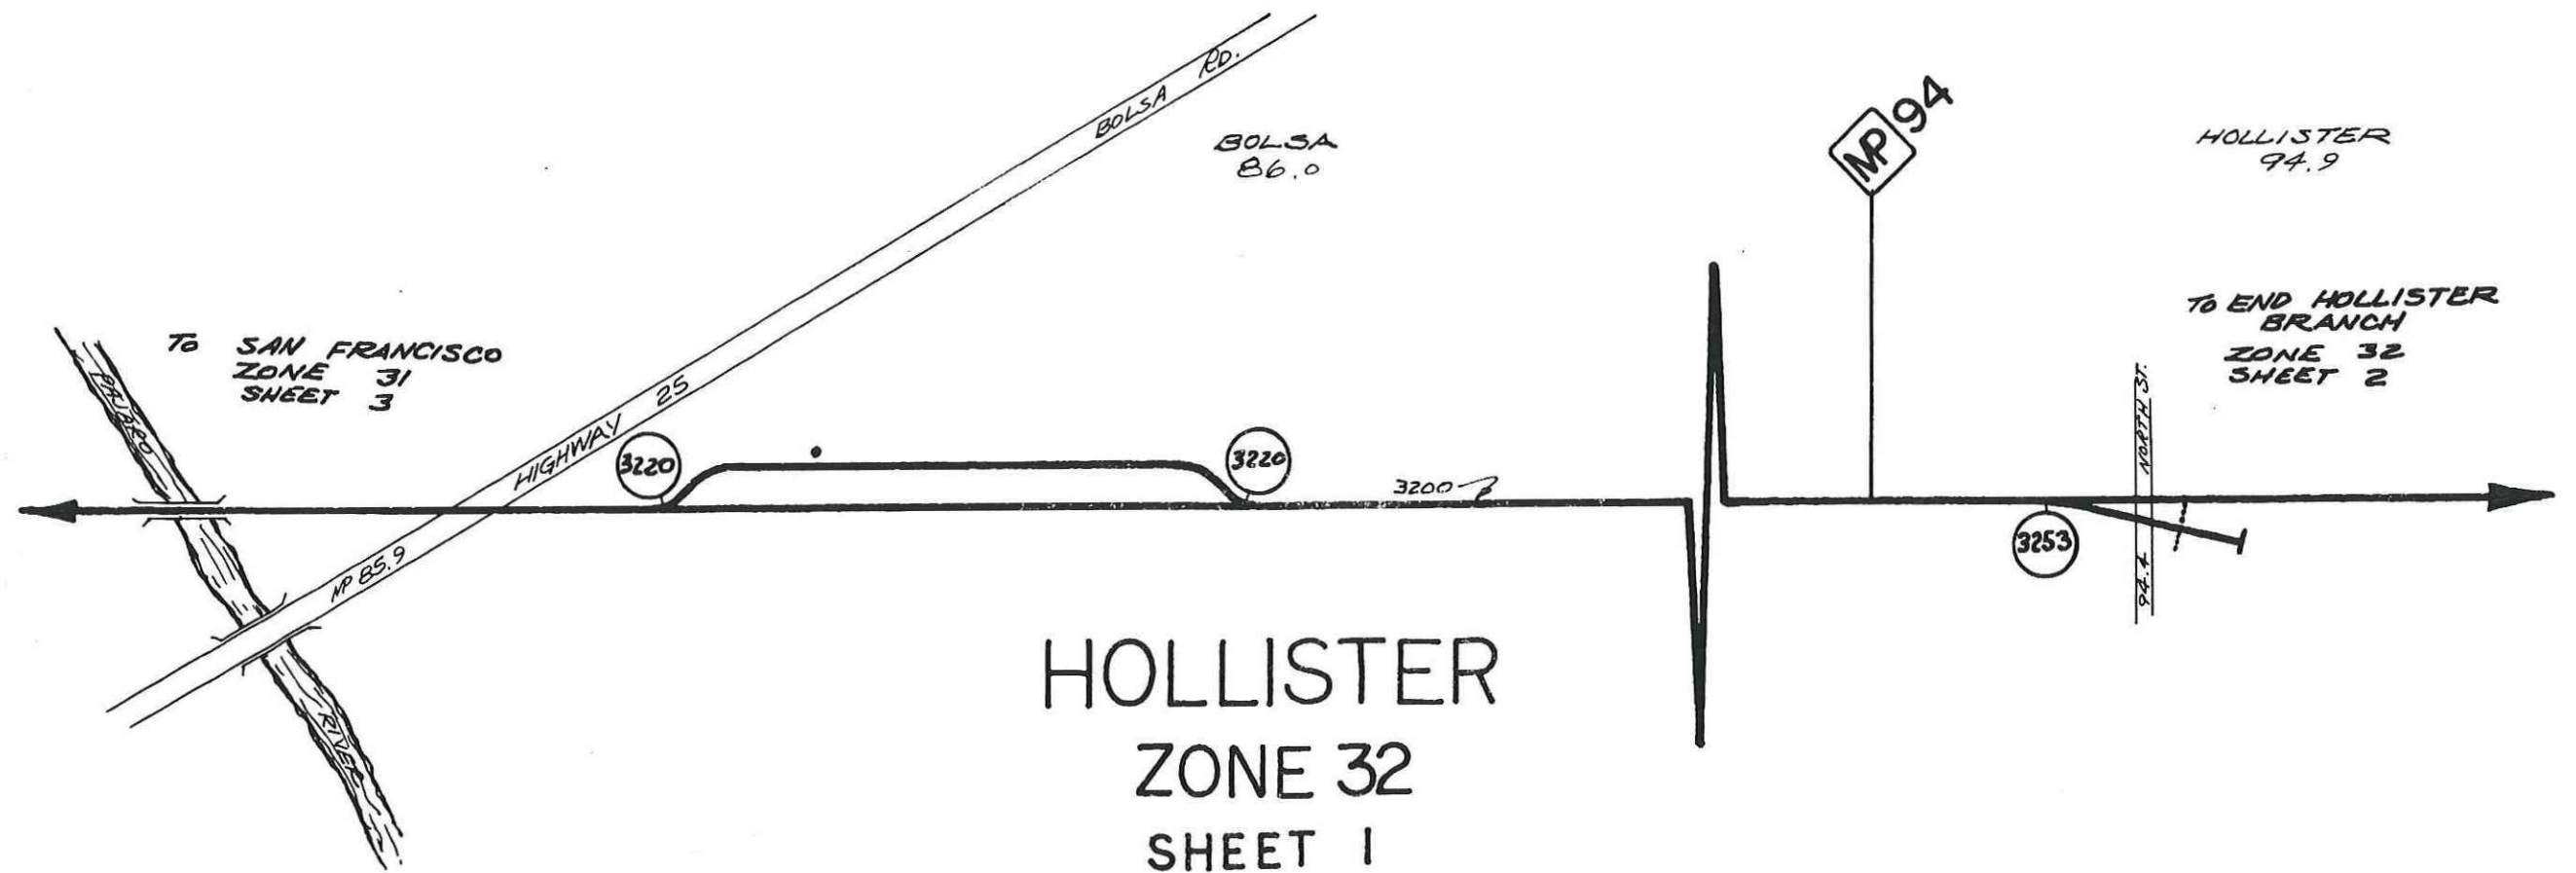

ZONE 32

<u>Track</u>	<u>Industry</u>	<u>Code/Spot</u>
3200	Hillister Branch	
3220	Spreckels Sugar Beet Dump	94
3253	Hayward Lumber Co.	99
3257	National Can Co.	95
3259	National Can Co.	95
3262	Storage Track	91
3263	Lead Track	
3264	Nicolet Paper Co.	99
3265	Fertz Apur	99
3269	Hollister Ice Co.	99
3270	House & Passing Track	
3276	Hollister Feed	94
3282	Lead Track	99
3282	Hollister Can Co.	99
3284	Hollister Feed	
3286	Old Lumber Yard	99
3292	Shell Oil Co.	99
3297	Dolomite Spur	99

TO SAN FRANCISCO
ZONE 31
SHEET 3

BOLSA
86.0

HOLLISTER
94.9

TO END HOLLISTER
BRANCH
ZONE 32
SHEET 2

HOLLISTER
ZONE 32
SHEET 1

APR 1973

To SAN FRANCISCO
ZONE 32
SHEET 1

HOLLISTER
94.9