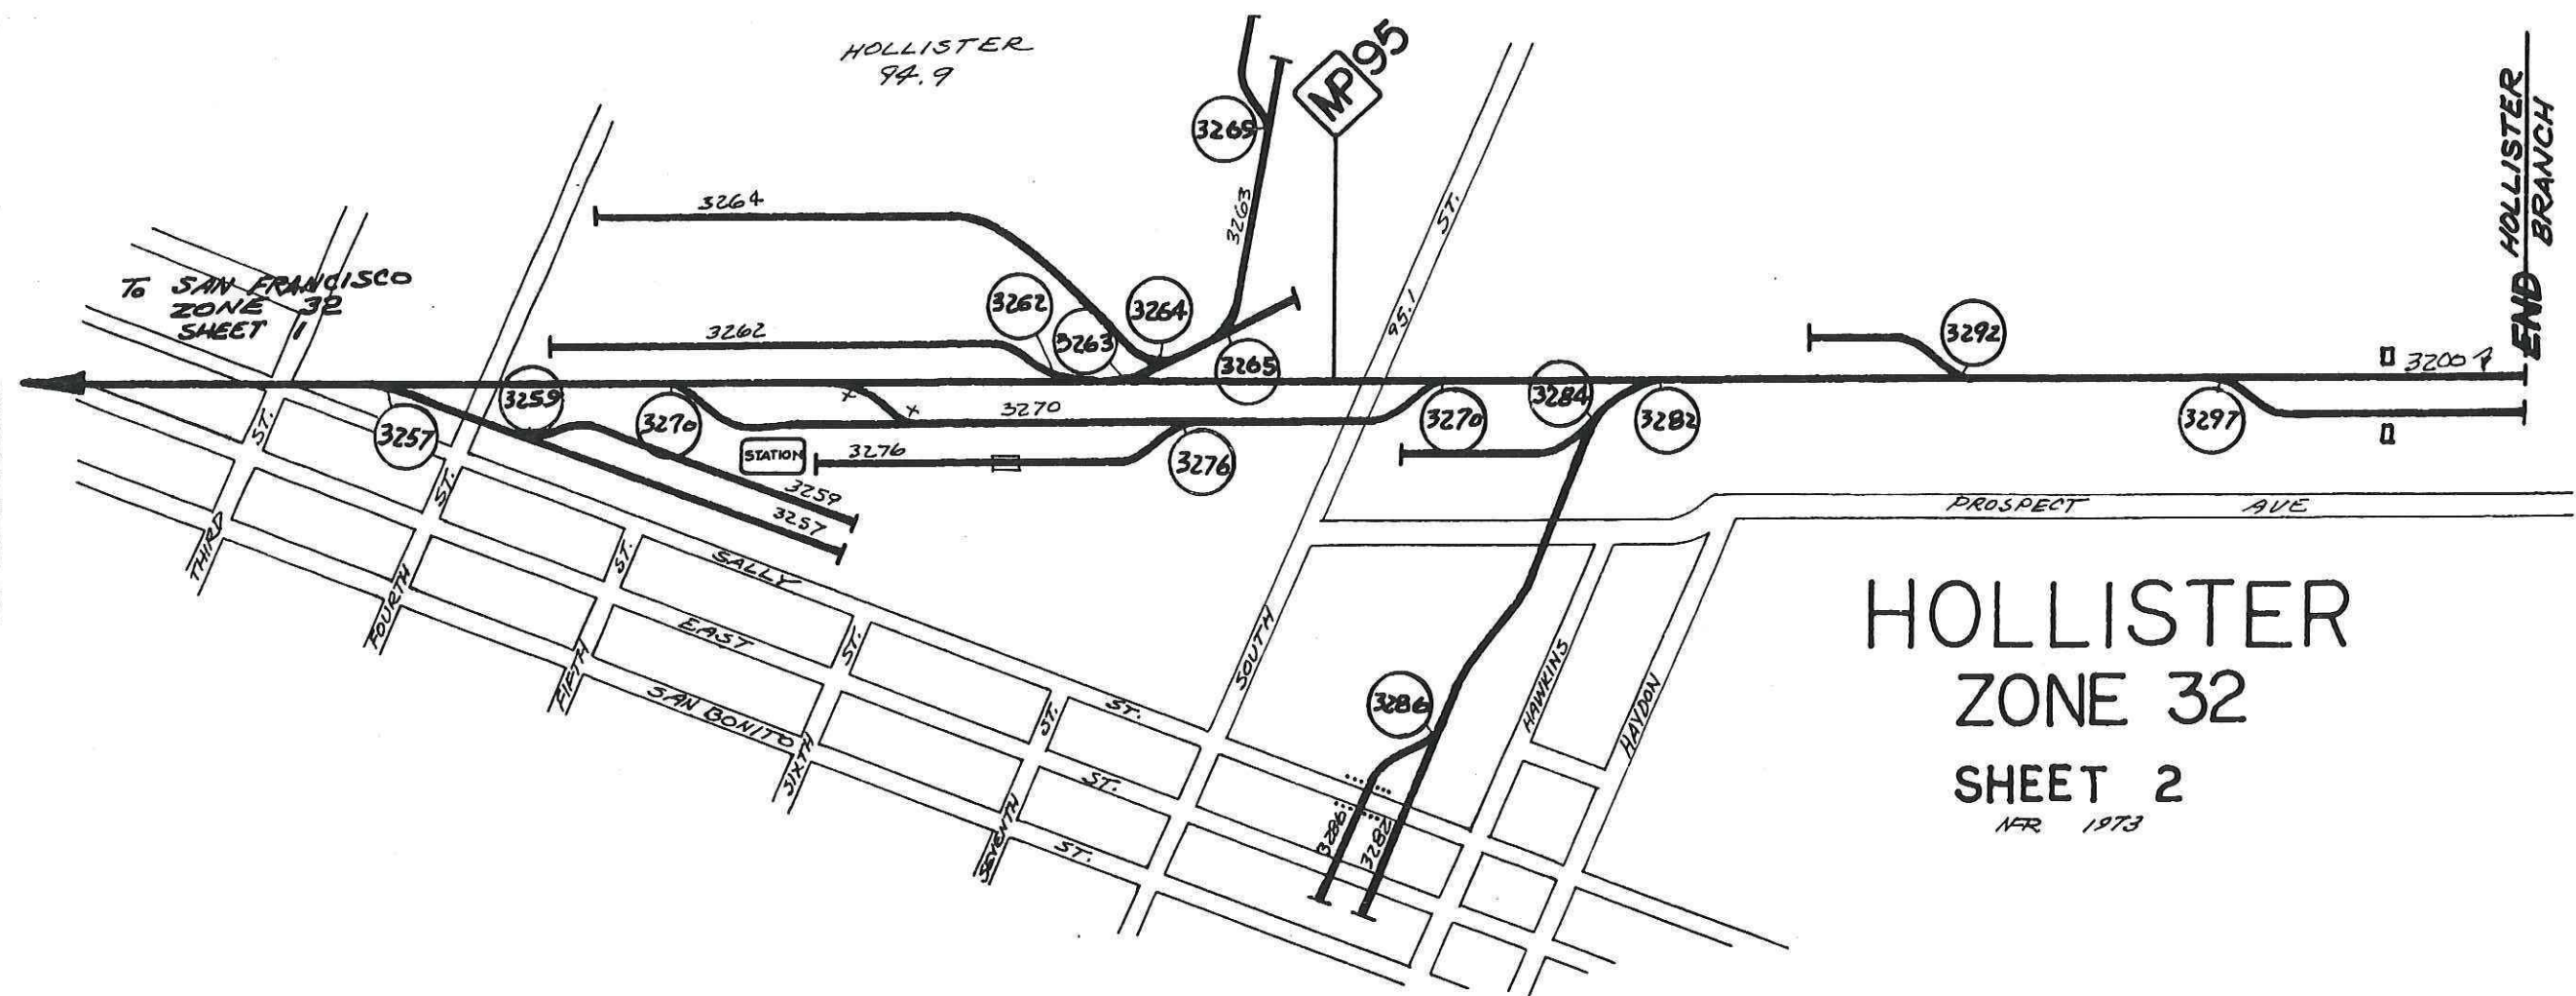

ZONE 32

<u>Track</u>	<u>Industry</u>	<u>Code/Spot</u>
3200	Hillister Branch	
3220	Spreckels Sugar Beet Dump	94
3253	Hayward Lumber Co.	99
3257	National Can Co.	95
3259	National Can Co.	95
3262	Storage Track	91
3263	Lead Track	
3264	Nicolet Paper Co.	99
3265	Fertz Apur	99
3269	Hollister Ice Co.	99
3270	House & Passing Track	
3276	Hollister Feed	94
3282	Lead Track	99
3282	Hollister Can Co.	99
3284	Hollister Feed	
3286	Old Lumber Yard	99
3292	Shell Oil Co.	99
3297	Dolomite Spur	99

TO SAN FRANCISCO
ZONE 31
SHEET 3

BOLSA
86.0

HOLLISTER
94.9

TO END HOLLISTER
BRANCH
ZONE 32
SHEET 2

HOLLISTER
ZONE 32
SHEET 1

APR 1973

To SAN FRANCISCO
ZONE 32
SHEET 1

HOLLISTER
94.9