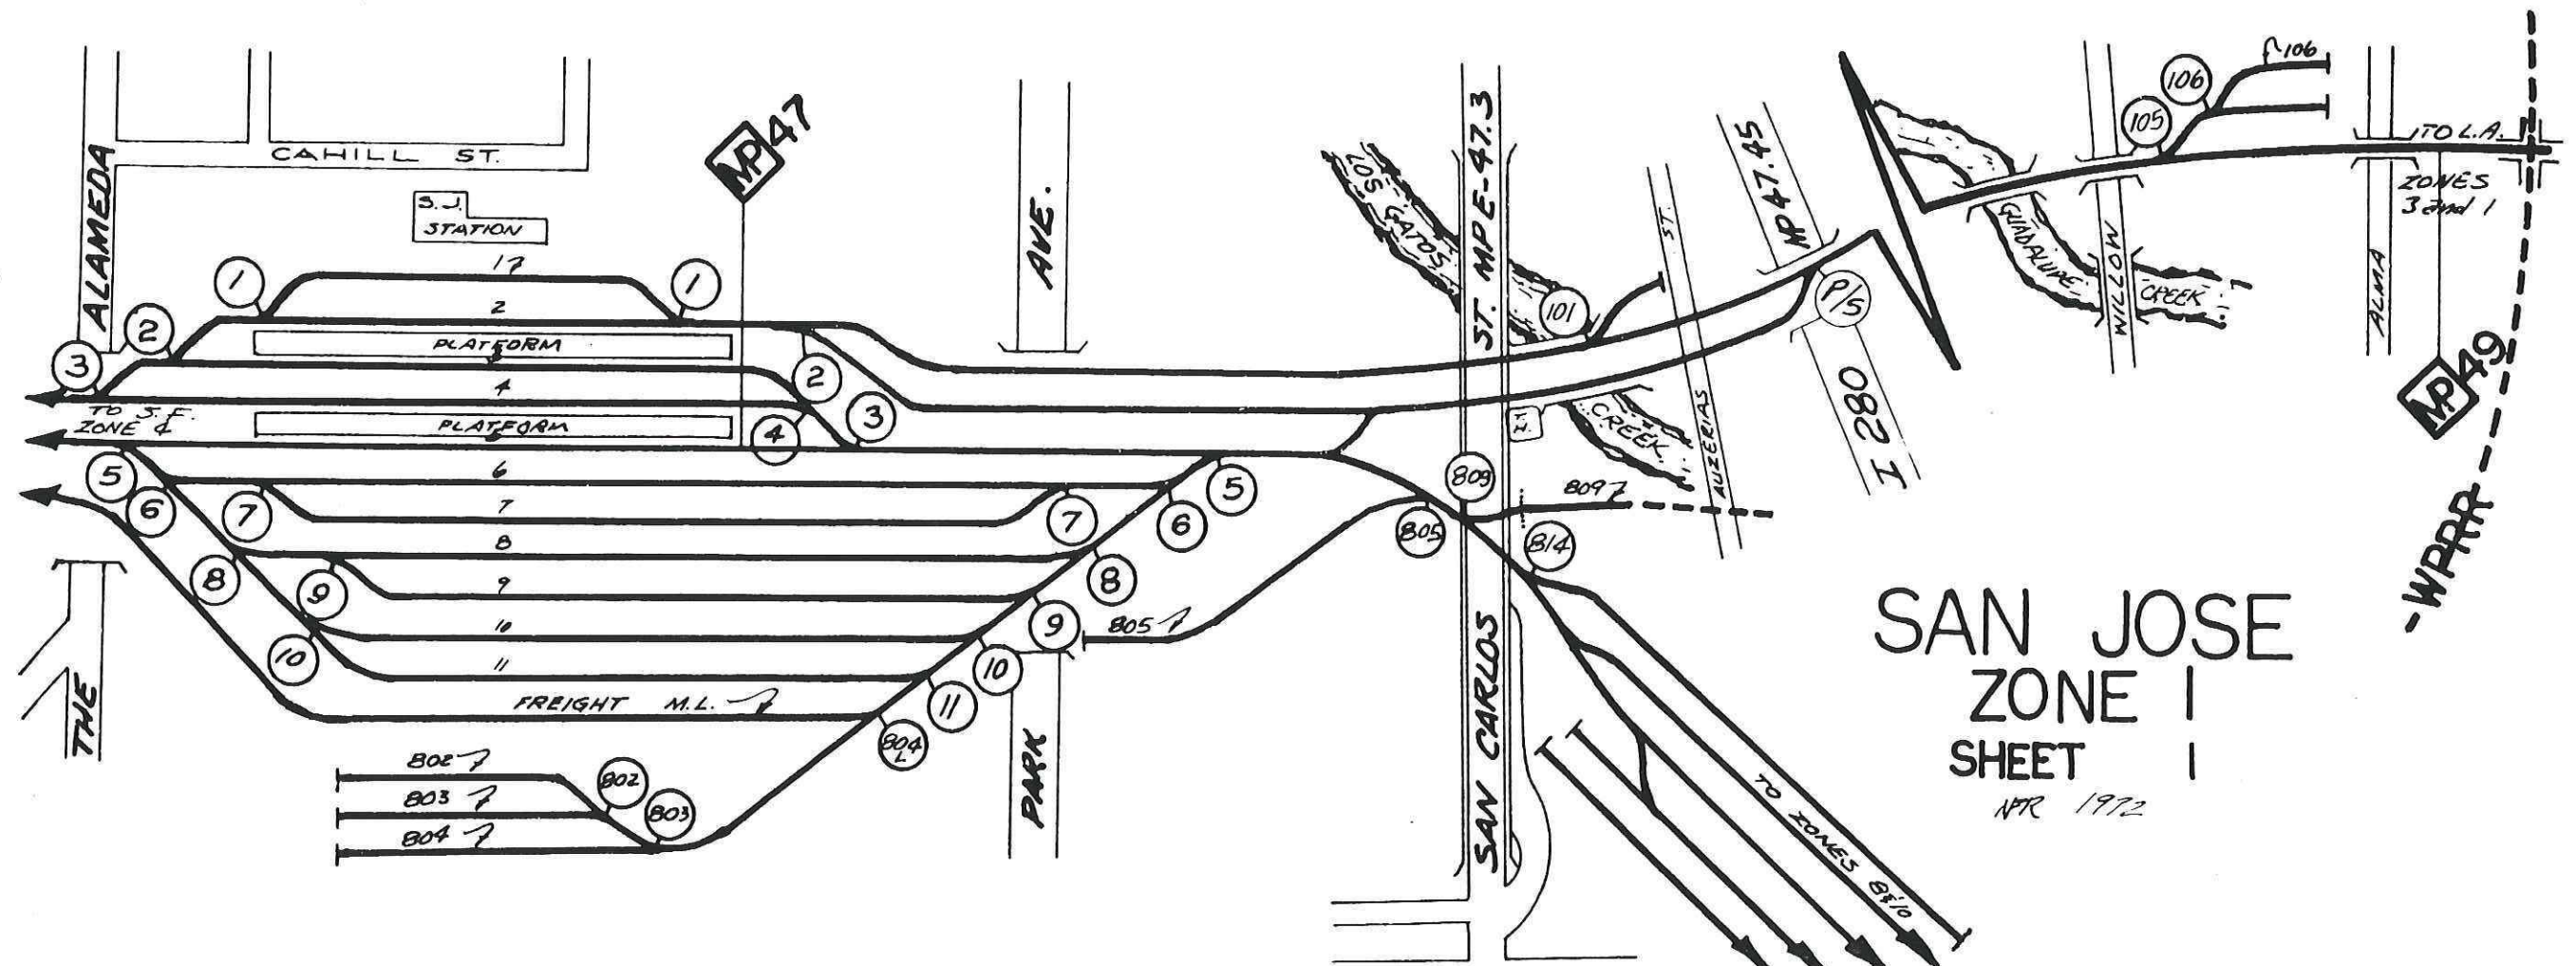

ZONE I
SAN JOSE AREA

<u>Track No.</u>	<u>Industry</u>
1	Passenger Track
2	Passenger Platform Track
3	Passenger Platform Track
4	Passenger Platform Track
5	Passenger Platform Track
6	Storage Commute Fleet
7	Storage Commute Fleet
8	Storage Commute Fleet
9	Storage Commute Fleet
10	Storage Commute Fleet
11	Storage Commute Fleet
101	Orchard Supply Hardware
105	Cal. Cannery & Growers #2
106	Cal. Cannery & Growers
118	A.J. Raisch Paving Co.
120	Conmat Bldg. Materials (pit)
121	Borcher Bros. (pit)
125	Lick Runaround
130	Lick Team Track
130	Valley View Packing
141	Conmat Bldg. Materials (pit)
149	Lick Branch Line
149	Alamitos Team Track (end)
149	Hubbard and Johnson (end)
150	Alamitos Team Track
186	IBM - Oak Grove
188	IBM - Oak Grove
189	IBM - Oak Grove - Runaround

SAN JOSE
 ZONE 1
 SHEET 1
 APR 1972

SAN JOSE
ZONE 1
SHEET 3
APR 1972