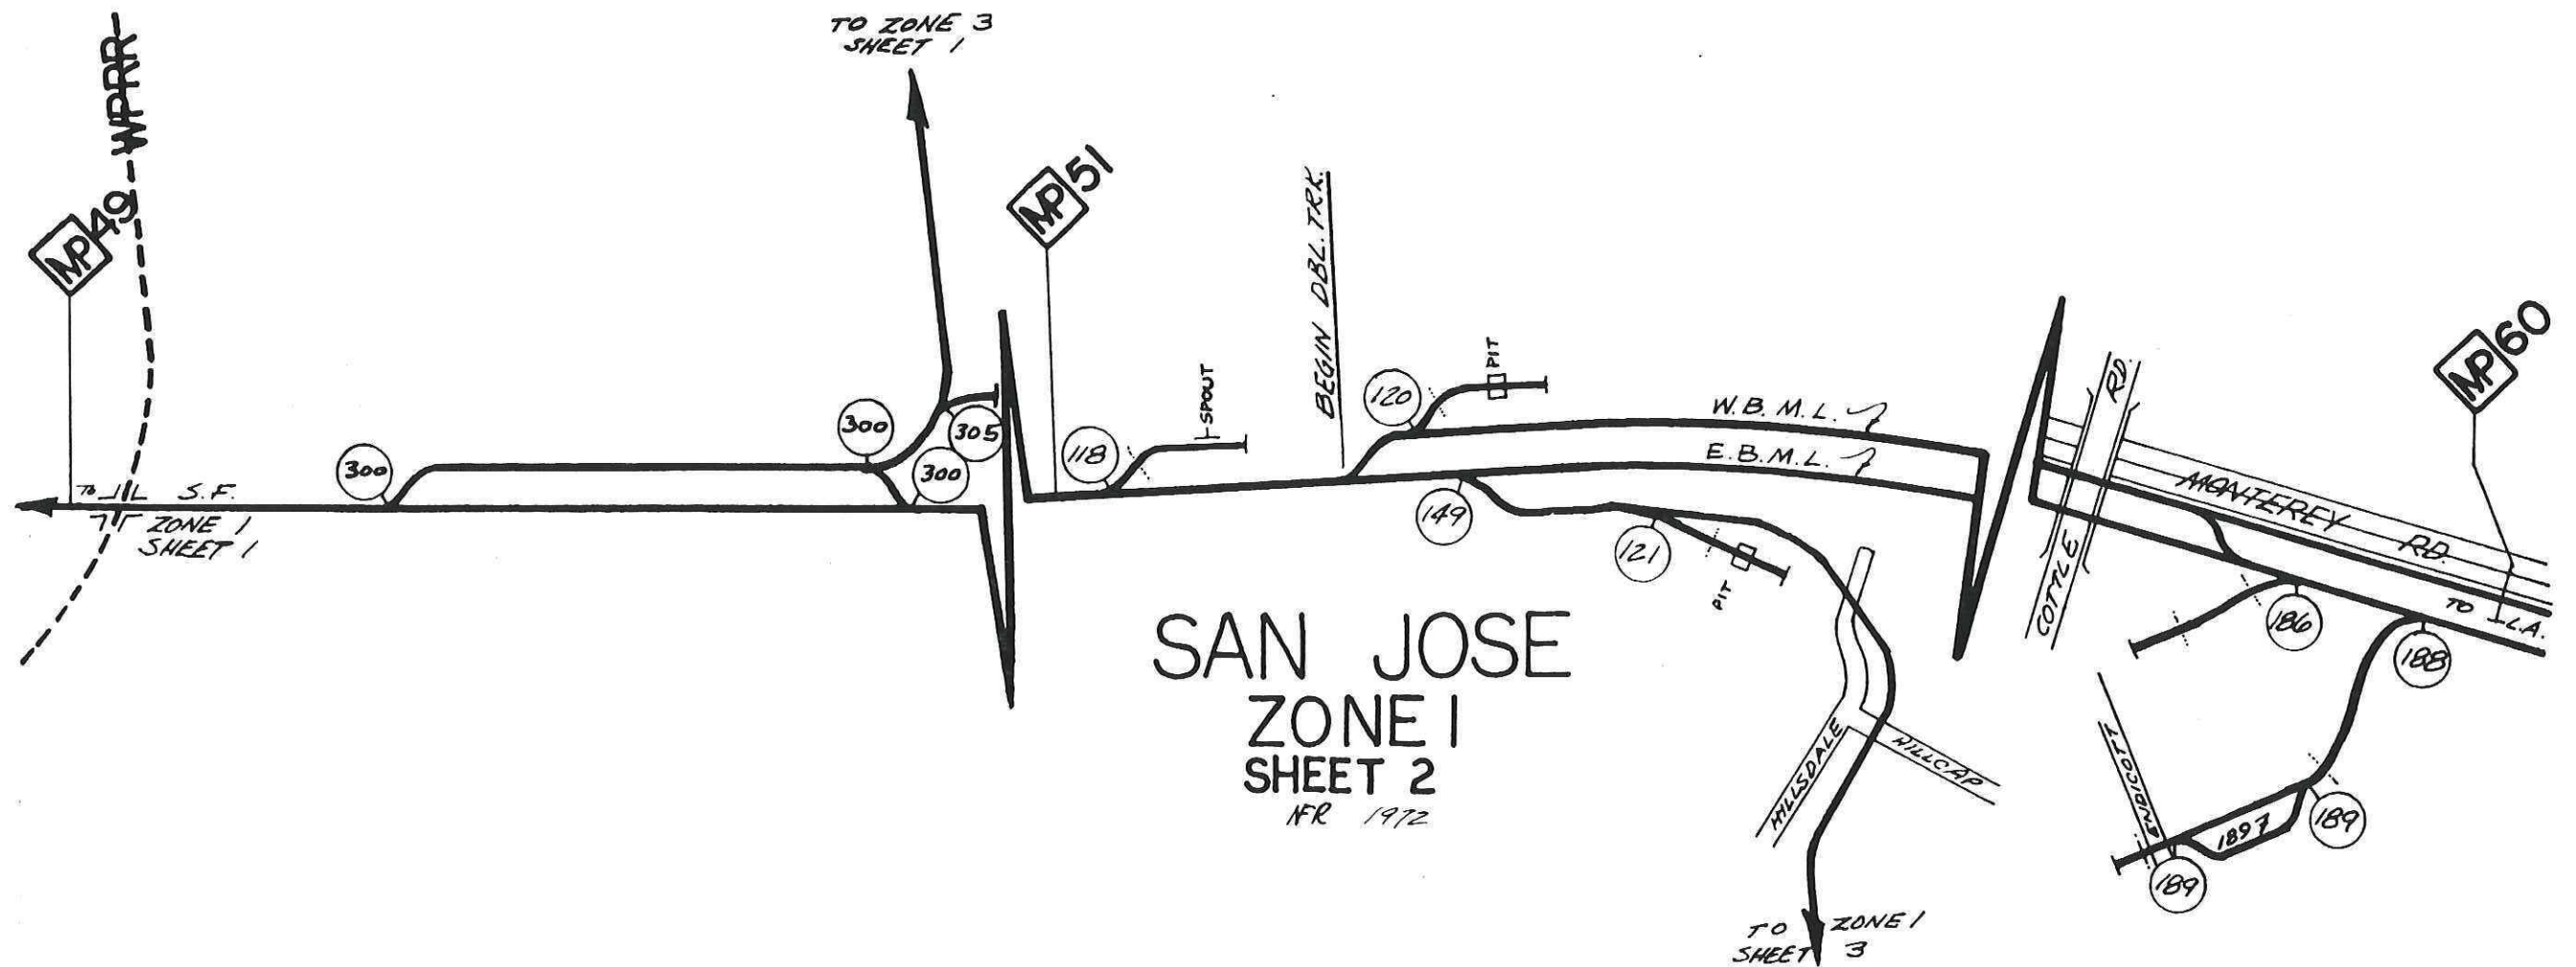

ZONE I
SAN JOSE AREA

<u>Track No.</u>	<u>Industry</u>
1	Passenger Track
2	Passenger Platform Track
3	Passenger Platform Track
4	Passenger Platform Track
5	Passenger Platform Track
6	Storage Commute Fleet
7	Storage Commute Fleet
8	Storage Commute Fleet
9	Storage Commute Fleet
10	Storage Commute Fleet
11	Storage Commute Fleet
101	Orchard Supply Hardware
105	Cal. Cannery & Growers #2
106	Cal. Cannery & Growers
118	A.J. Raisch Paving Co.
120	Conmat Bldg. Materials (pit)
121	Borcher Bros. (pit)
125	Lick Runaround
130	Lick Team Track
130	Valley View Packing
141	Conmat Bldg. Materials (pit)
149	Lick Branch Line
149	Alamitos Team Track (end)
149	Hubbard and Johnson (end)
150	Alamitos Team Track
186	IBM - Oak Grove
188	IBM - Oak Grove
189	IBM - Oak Grove - Runaround

SAN JOSE
 ZONE 1
 SHEET 1
 APR 1972

SAN JOSE
ZONE 1
SHEET 3
APR 1972